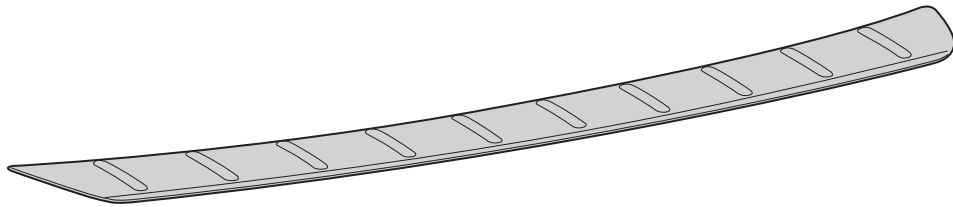

Revision record

Rev. No.	Date	Page	Picture	Update	New	Deleted steps

A

PW178-05004

1x

PZ415-00000-00

**adhesion promoter
3M 4298 UV**