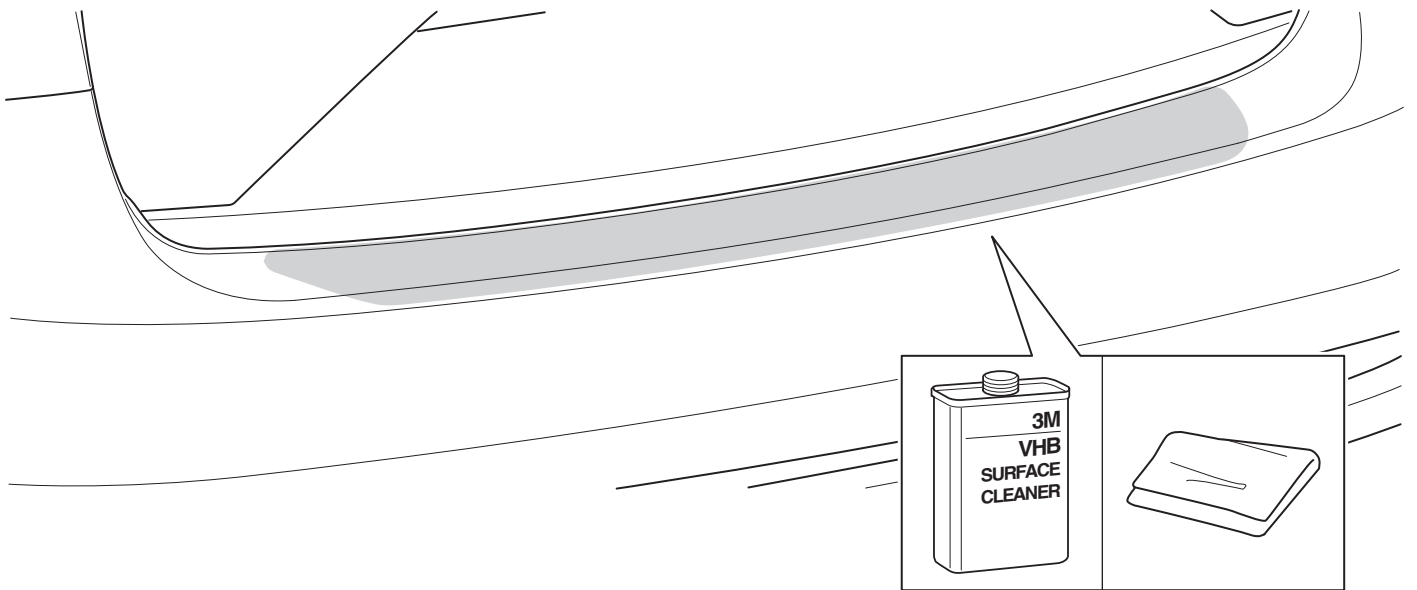

40°C

18°C

0-95%

1