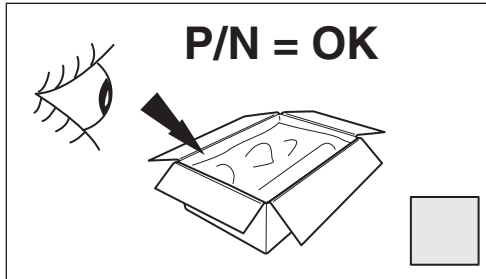

<p>3M 2010</p>		
-----------------------	--	--

TOYOTA

CHECK SHEET

TOYOTA

Model / Year **Avensis (SDN) 2015/05** Rear lower trunk garnish

VIN n°

ALWAYS A BETTER WAY

Installation Date: