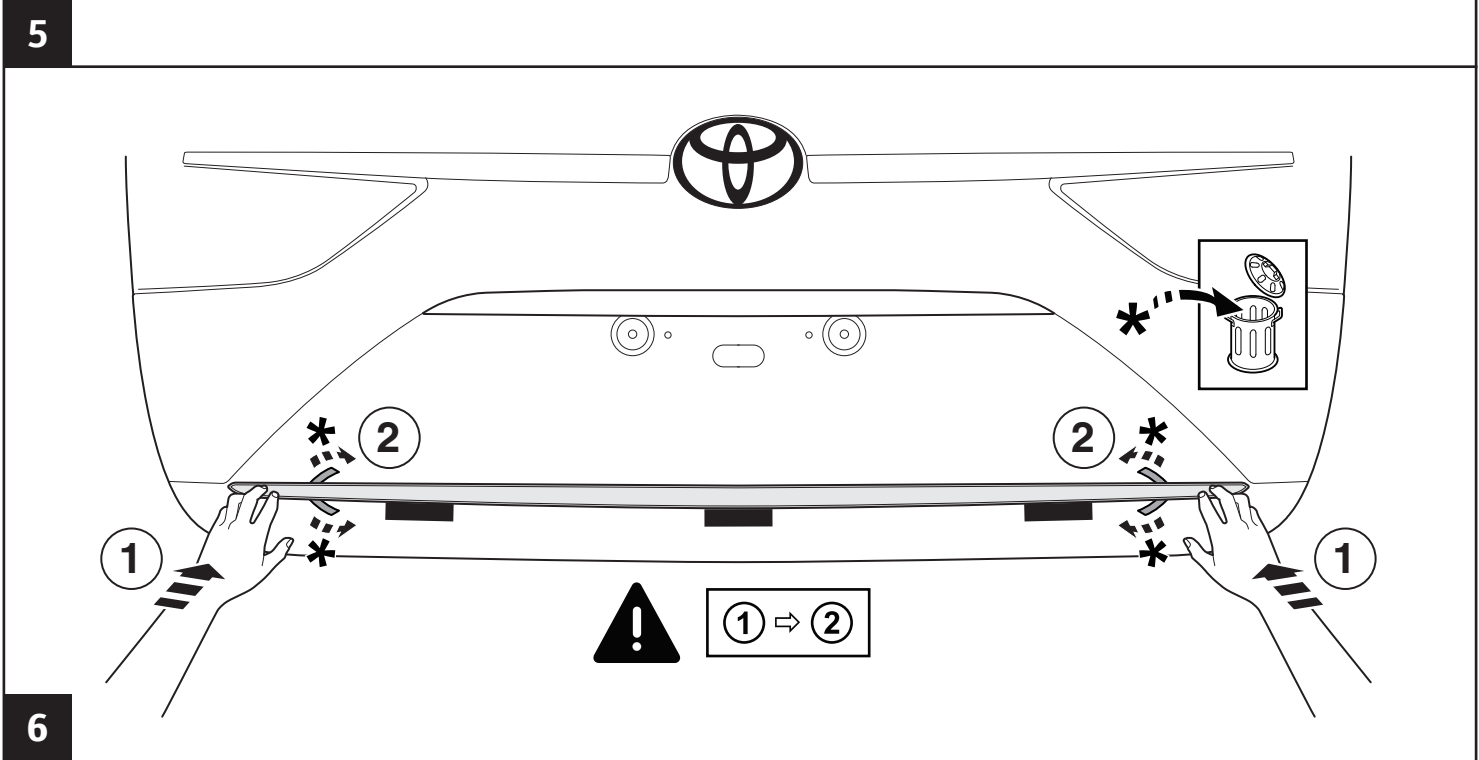

TOYOTA

ALWAYS A
BETTER WAY

Avensis

Rear lower trunk garnish - Sedan

Installation Instructions

Model year: 2015/05
Vehicle code: **T27*-AE***W
Part number: PW405-05000

Manual reference number: AIM 003 365-0

Revision record

Rev. No.	Date	Page	Picture	Update	New	Deleted steps

<p>3M VHB Cleaner</p>	<p>PZ415-0000-00</p> <p>Adhesion Promoter 3M 06396</p>	<p>3M 751</p>	<p>TESA 4651 3M 3960</p>
------------------------------	---	----------------------	--

<p>3M 2010</p>		
-----------------------	--	--

TOYOTA

CHECK SHEET

TOYOTA

Model / Year **Avensis (SDN) 2015/05** Rear lower trunk garnish

VIN n°

ALWAYS A BETTER WAY

Installation Date: