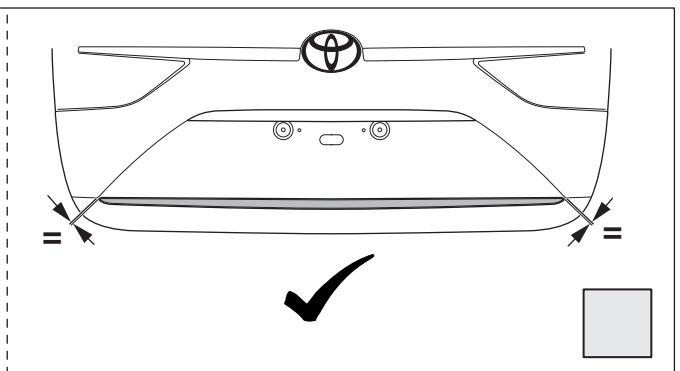

<p>3M 2010</p>		
-----------------------	--	--

TOYOTA

CHECK SHEET

TOYOTA

Model / Year **Avensis (SDN) 2015/05** Rear lower trunk garnish

VIN n°

ALWAYS A BETTER WAY

Installation Date: