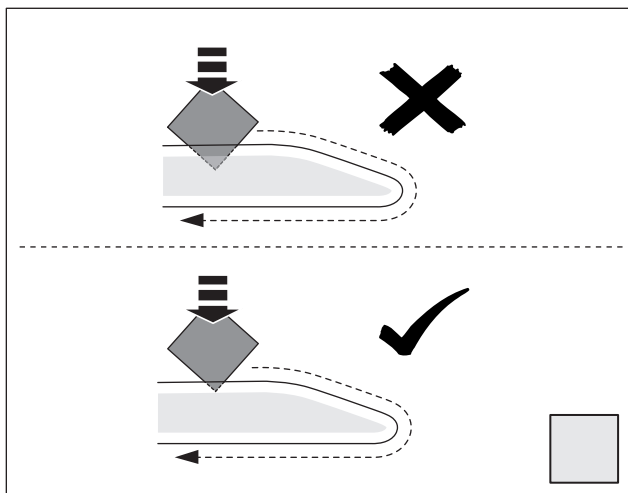

<p>3M 2010</p>		
-----------------------	--	--

TOYOTA

CHECK SHEET

TOYOTA

Model / Year **Avensis (SDN) 2015/05** Rear lower trunk garnish

VIN n°

ALWAYS A BETTER WAY

Installation Date: