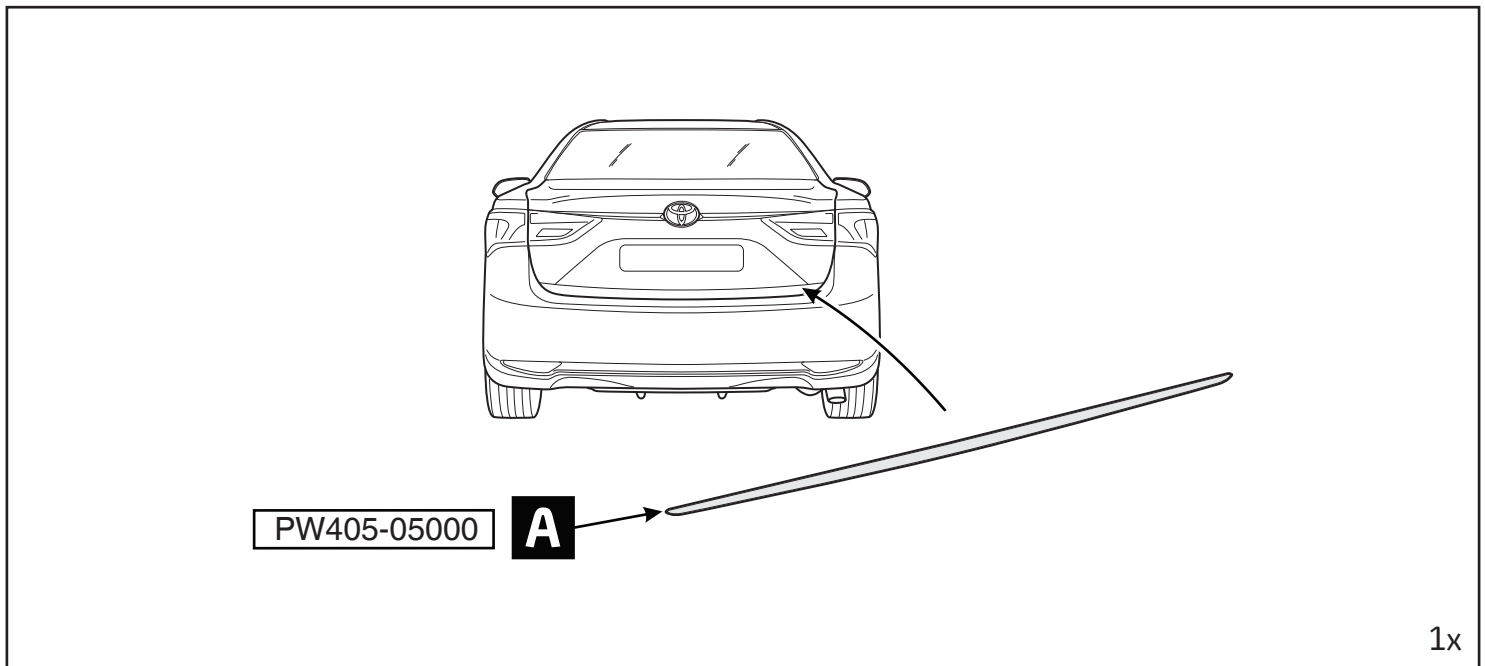

Revision record

Rev. No.	Date	Page	Picture	Update	New	Deleted steps

3M VHB Cleaner	PZ415-0000-00 Adhesion Promoter 3M 06396	3M 751	TESA 4651 3M 3960

3M 2010