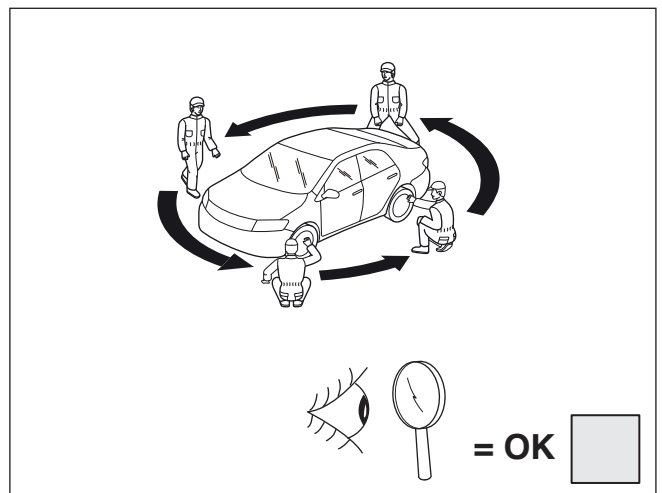

<p>3M 2010</p>		
-----------------------	--	--

TOYOTA

CHECK SHEET

TOYOTA

Model / Year **Avensis (SDN) 2015/05** Rear lower trunk garnish

VIN n°

ALWAYS A BETTER WAY

Installation Date: