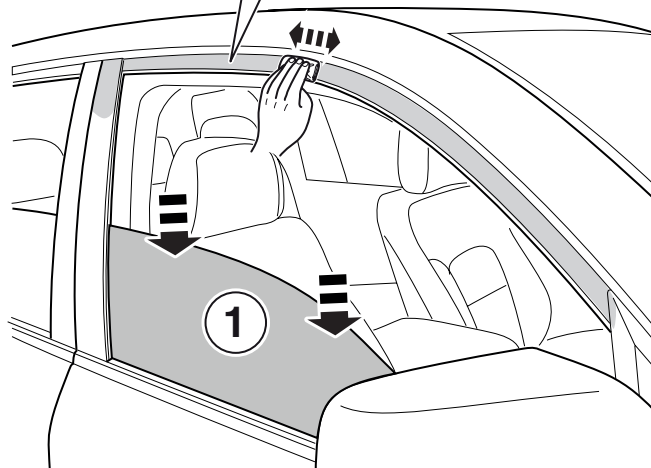

40°C

18°C

2

3

DRY

4

(4x) PZ415-00000-00
3M Adhesion Promoter
UV 4298

MIN 90 sec.
MAX 60 min.