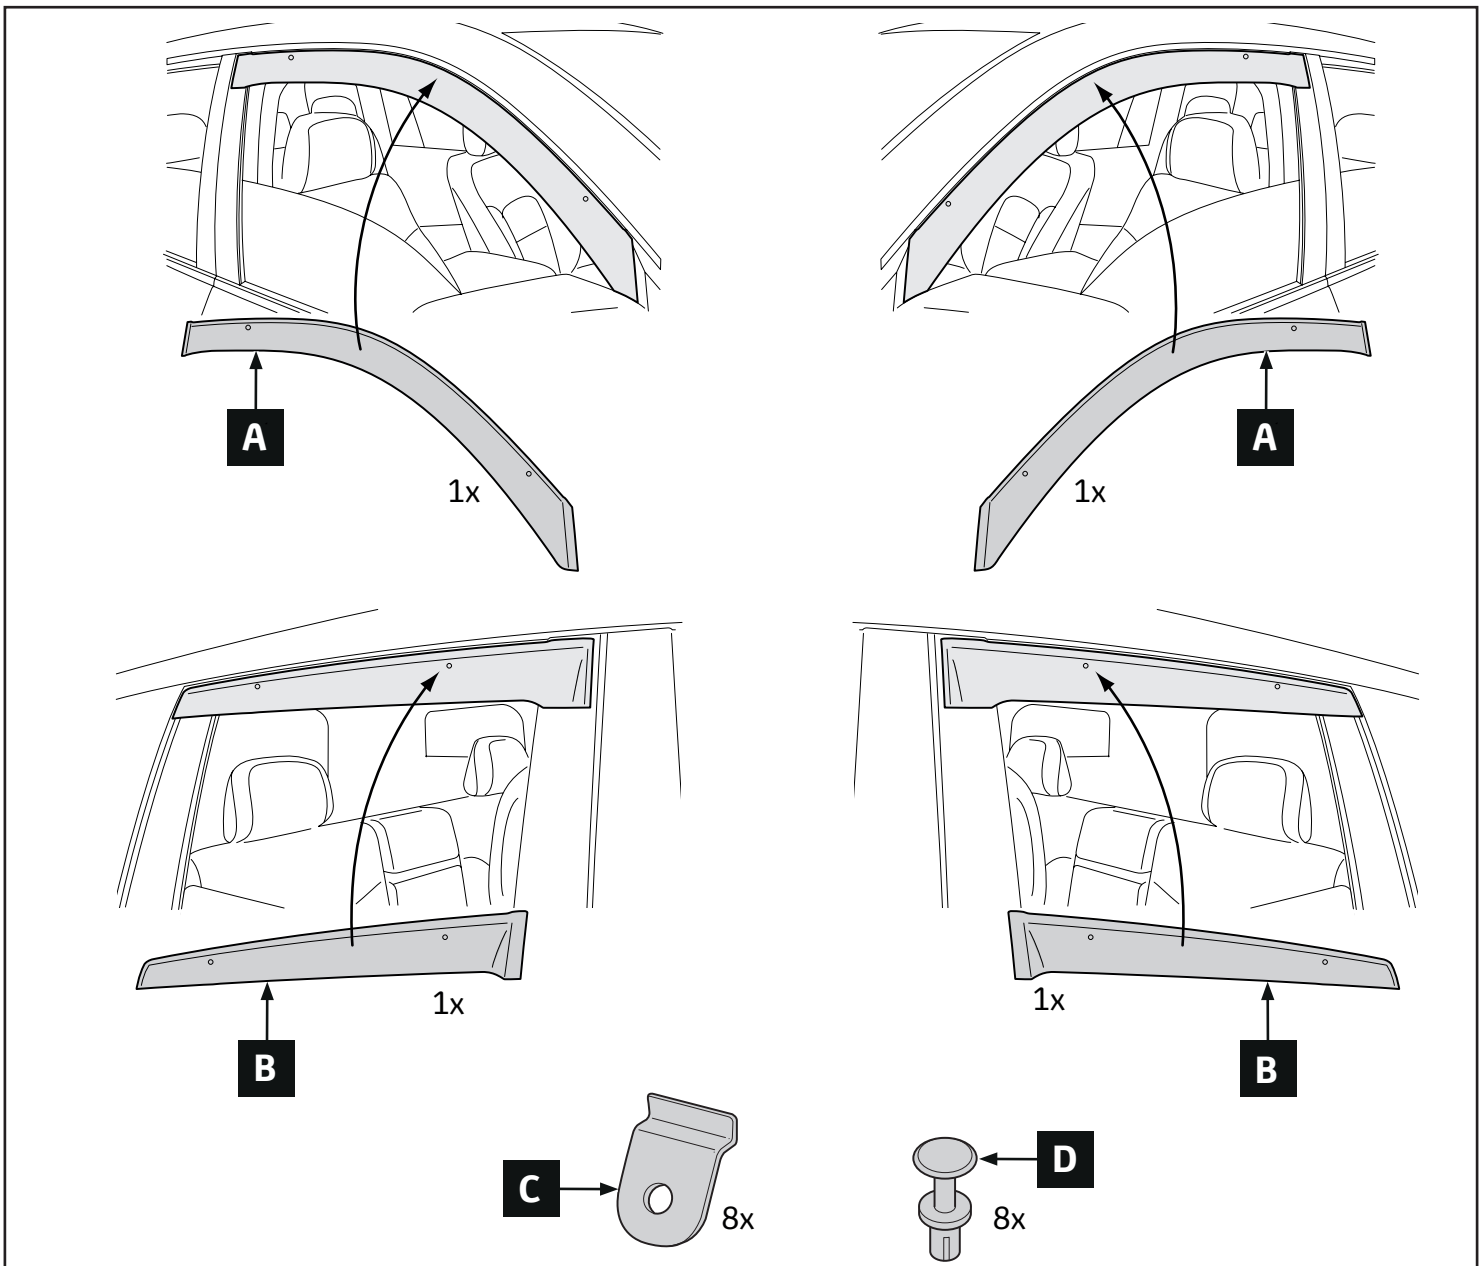

Revision record

Rev. No.	Date	Page	Picture	Update	New	Deleted steps
1	11-12-14	all	all	X	X