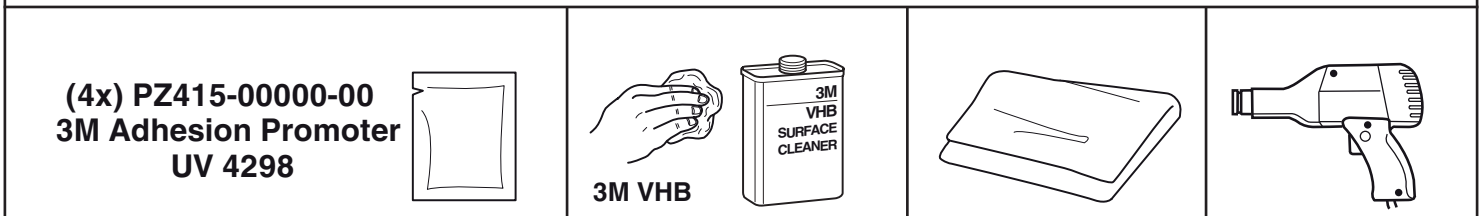

Revision record

Rev. No.	Date	Page	Picture	Update	New	Deleted steps
1	11-12-14	all	all	X	X