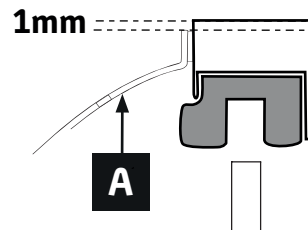

40°C

18°C

2

3

DRY

4

(4x) PZ415-00000-00
3M Adhesion Promoter
UV 4298

MIN 90 sec.
MAX 60 min.

1

2